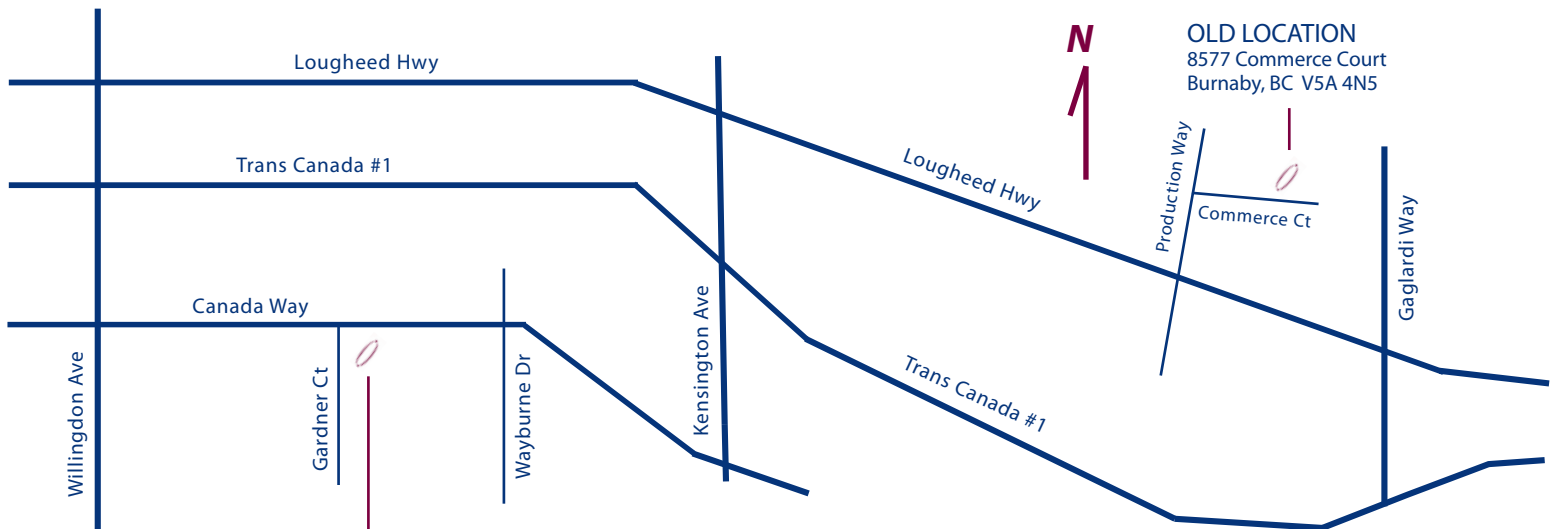

www.maxxam.ca

“Moving” to improve our commitment of superior levels of service for our customers!

Environmental Sample Reception is on the move!

Effective April 10th, 2010 all Environmental Samples are to be delivered to our Maxxam Burnaby location on Canada Way. During our transition week of April 5-9, please check with your Project Manager to pre-schedule rush work, order sample bottles or special requests.

EFFECTIVE APRIL 10th, 2010

NEW LOCATION
4606 Canada Way
Burnaby, BC V5G 1K5
Tel: 604-734-7276

Directions from Commerce Court to Canada Way:

- West on Commerce Court, turn South (left) on Production Way
- West (right) on Lougheed Hwy, turn South (left) on Willingdon Ave
- East (left) on Canada Way
- Sample Reception is at the rear of the building off Gardner Court